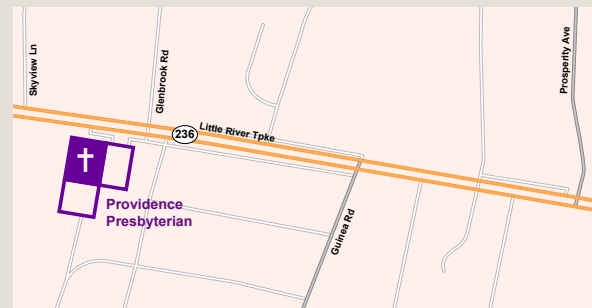

## GETTING TO PROVIDENCE

9019 Little River Turnpike  
Fairfax, Virginia  
(2 miles west of I-495)

### From I-495 at Exit 52

- Travel west on Route 236 (Little River Turnpike)
- Continue through five traffic lights
- After passing 5th traffic light at Guinea Road, take first possible left onto access road
- Take immediate right on access road into church parking lot

### Parking

Lots located on east and south sides of the church

Providence Presbyterian Church  
9019 Little River Turnpike  
Fairfax, VA 22031  
(703) 978-3934  
[www.providencechurch.org](http://www.providencechurch.org)