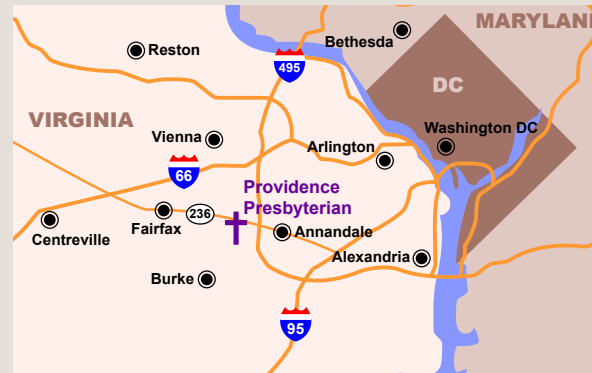

# PROVIDENCE PRESBYTERIAN CHURCH

Providence is a fellowship of faith-based people called to service by God through Jesus Christ. A vibrant Presbyterian congregation, located in Fairfax, VA, in the shadow of the nation's capital, Providence celebrates God's Love through joyful and stimulating worship, seeks God's Truth through formal education for all ages, serves God's World through a strong commitment to and involvement in mission, and shares God's Gifts through Worship, Education, Mission and active Fellowship. The church's programs offer the Providence family a solid foundation for the full witness of their Christian Faith.

## GETTING TO PROVIDENCE

9019 Little River Turnpike  
Fairfax, Virginia  
(2 miles west of I-495)

### From I-495 at Exit 52

- Travel west on Route 236 (Little River Turnpike)
- Continue through five traffic lights
- After passing 5th traffic light at Guinea Road, take first possible left onto access road
- Take immediate right on access road into church parking lot

### Parking

Lots located on east and south sides of the church

Providence Presbyterian Church  
9019 Little River Turnpike  
Fairfax, VA 22031  
(703) 978-3934  
[www.providencechurch.org](http://www.providencechurch.org)